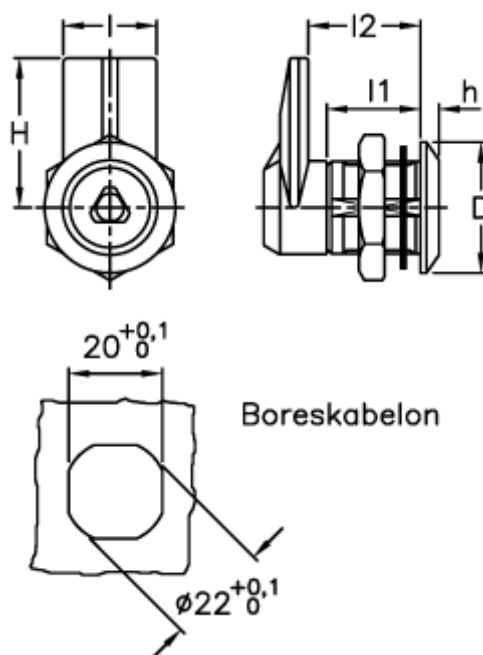

Article number: 2310421405

Description: E+G Latch w/recessed key
CQT/T-32-24 AE-V0

Measures

$D = 28$

$H = 32$

$h = 4$

$l = 20$

$l_1 = 20$

$l_2 = 24$